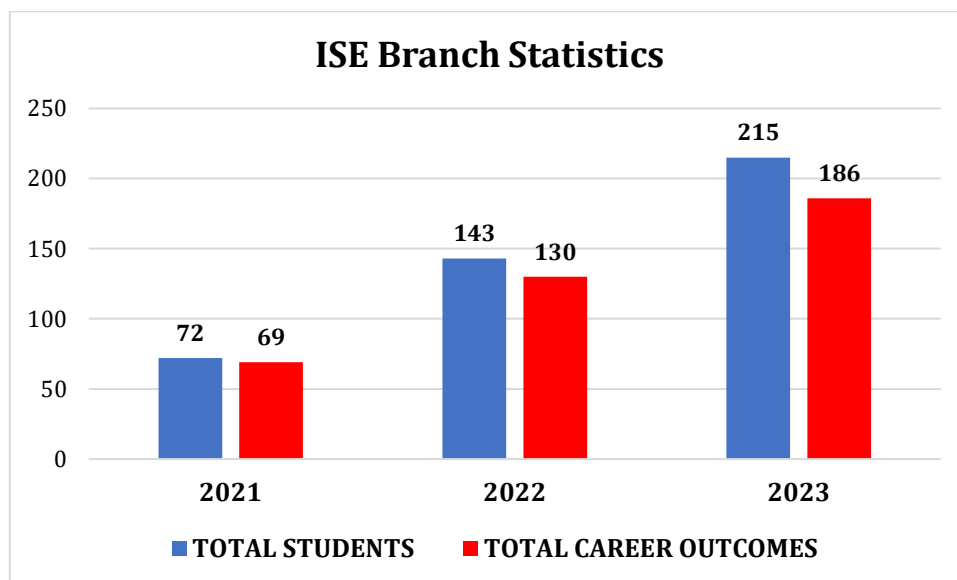

Contents

1. ISE Branch Graduates Career Outcomes

2. Some of Our Recruiters

3. 2021 Batch Graduates Career Outcomes

4. 2022 Batch Graduates Career Outcomes

5. 2023 Batch Graduates Career Outcomes

BMS INSTITUTE OF TECHNOLOGY & MANAGEMENT

TRAINING AND PLACEMENT SECTION

ISE BRANCH STATISTICS

YEAR	2021	2022	2023
TOTAL STUDENTS	72	143	215
PLACEMENTS	63	122	181
HIGHER EDUCATION	5	7	5
ENTREPRENEURS	1	1	0
TOTAL	69	130	186

SOME OF OUR RECRUITERS